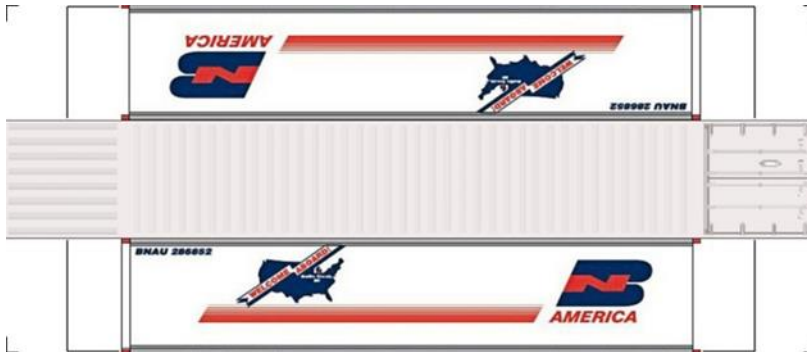

BUILD YOUR OWN (N SCALE) 40ft SHIPPING CONTAINERS

[Click to watch instructional video](#)

BUILD YOUR OWN (40ft SHIPPING CONTAINERS) N SCALE

THE TRICKS & SECRETS OF BUILDING
YOUR OWN TRAIN SETS

Drawn By
www.krafttrains.com