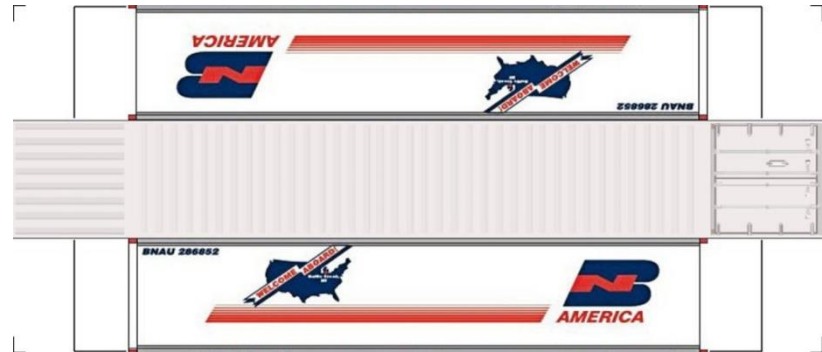

BUILD YOUR OWN (N SCALE) 40ft SHIPPING CONTAINERS

[Click to watch instructional video](#)

BUILD YOUR OWN (40ft SHIPPING CONTAINERS) N SCALE

THE TRICKS & SECRETS OF BUILDING
YOUR OWN TRAIN SETS

Drawn By
www.krafttrains.com