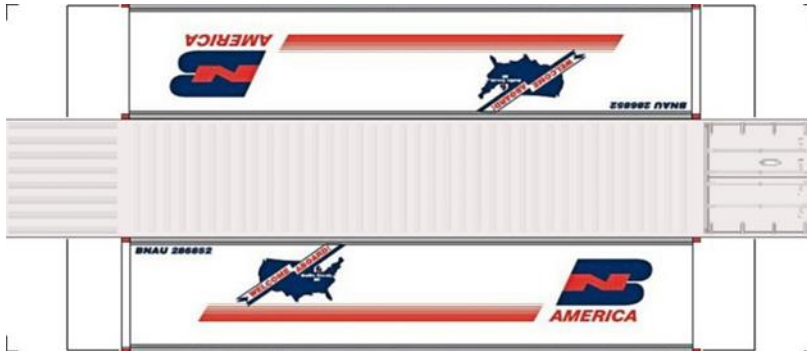

BUILD YOUR OWN (N SCALE) 40ft SHIPPING CONTAINERS

[Click to watch instructional video](#)

BUILD YOUR OWN (40ft SHIPPING CONTAINERS) N SCALE

THE TRICKS & SECRETS OF BUILDING
YOUR OWN TRAIN SETS

Drawn By
www.krafttrains.com