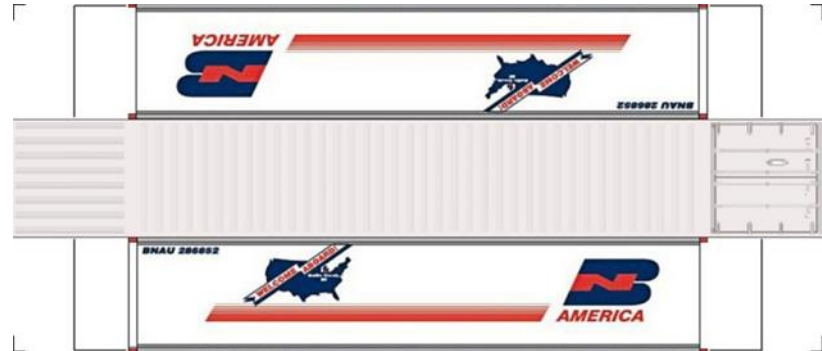

BUILD YOUR OWN (N SCALE) 40ft SHIPPING CONTAINERS

[Click to watch instructional video](#)

BUILD YOUR OWN (40ft SHIPPING CONTAINERS) N SCALE

THE TRICKS & SECRETS OF BUILDING
YOUR OWN TRAIN SETS

Drawn By
www.krafttrains.com